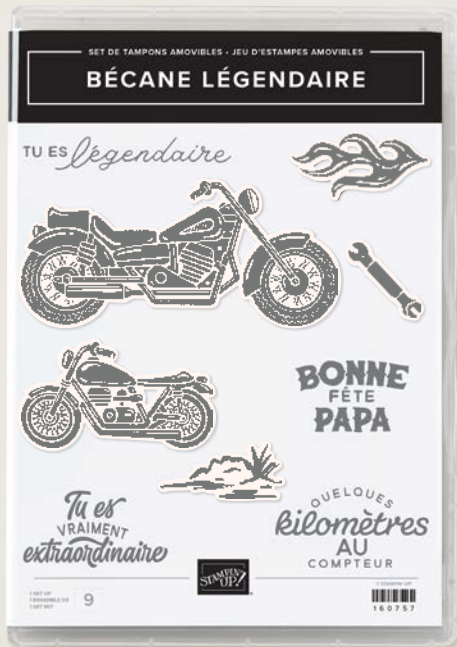

BÉCANE LÉGENDAIRE • 160757 | 30,00 € | £23.00
9 tampons amovibles
(blocs transparents suggérés : b, c, e, h) •
O Coordonné aux poinçons Bécane légendaire

ÉCHELLE 100%