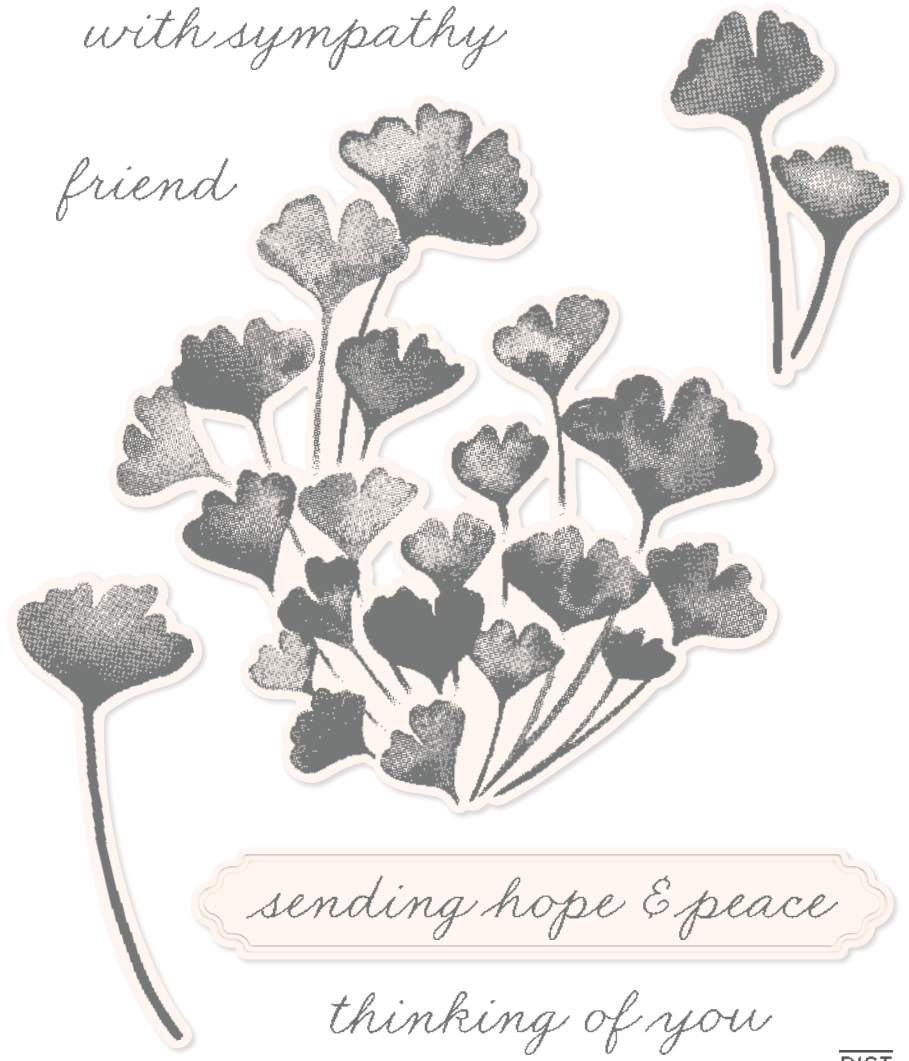

Every. Single. Morning.

HOORAY!

OCCASIONALLY FUNNY • 160729 | 31,00 € | £24.00
 8 tampons amovibles (blocs transparents suggérés : g, h)

GINKGO BRANCH • 160463 | 28,00 € | £22.00
 7 tampons amovibles (blocs transparents suggérés : e, g, h) 
 ○ Coordonné aux poinçons Branche de ginkgo