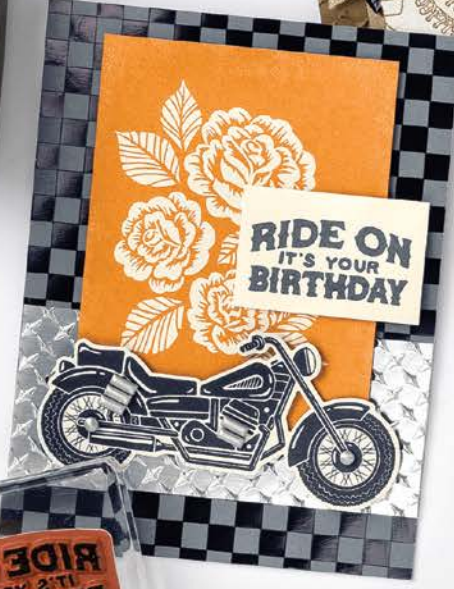

Happy Birthday!

It's the **BEST DAY**
because it's
your **BIRTHDAY**

WISHING
you all the
WISHES

It's all about **YOU!**

BEST DAY • 160798 | 28,00 € | £22.00

8 tampons amovibles (blocs transparents suggérés : b, c, d, e, g)