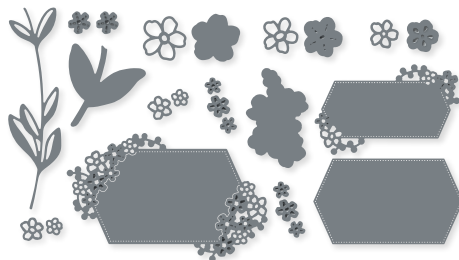

POINÇONS PARC ROMANESQUE
160566 | 42,00 € | £32.00
18 poinçons. Grand poinçon :
4-1/16" x 2-5/8" (10,3 x 6,7 cm).

10%
LOT A PRIX REDUIT

LOT PARC ROMANESQUE
160568 | 72,00 € 64,75 € | £55.00 £49.50
Résine • **EN FR DE**
Set de tampons Parc romanesque (p. 33)
+ poinçons Parc romanesque