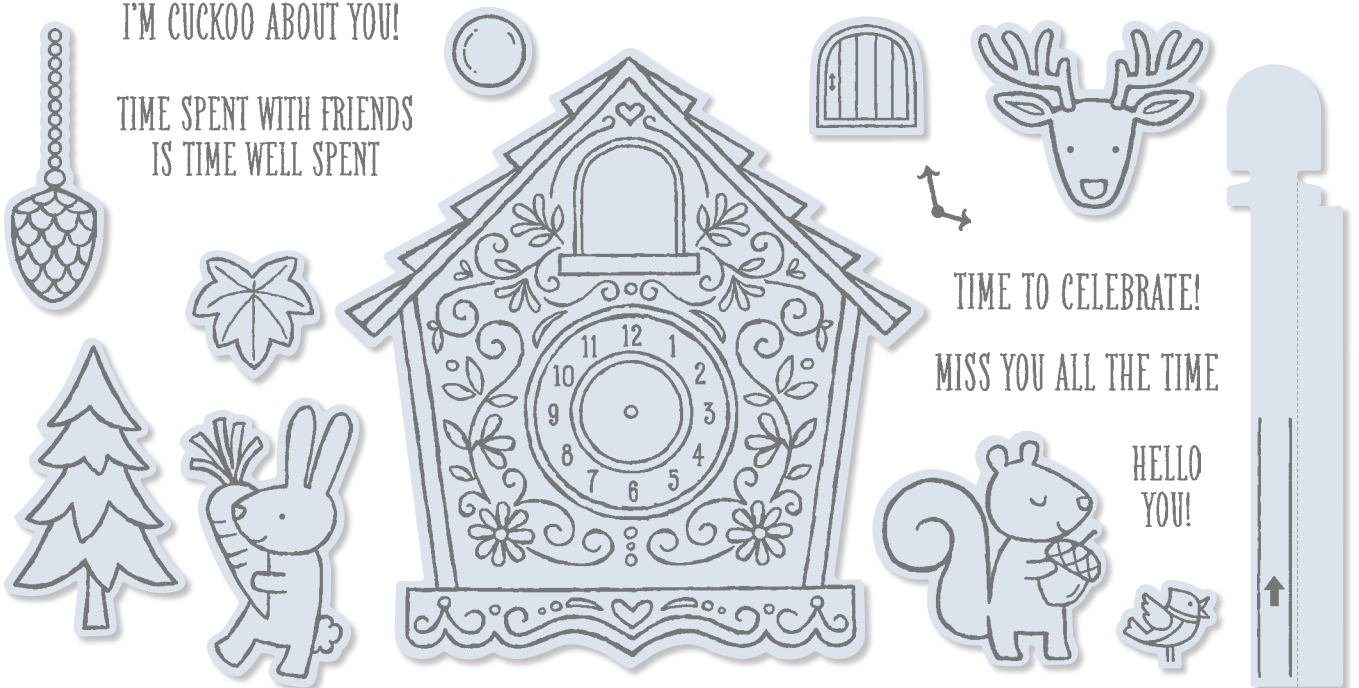

I'M CUCKOO ABOUT YOU!

TIME SPENT WITH FRIENDS
IS TIME WELL SPENT

TIME TO CELEBRATE!

MISS YOU ALL THE TIME

HELLO
YOU!