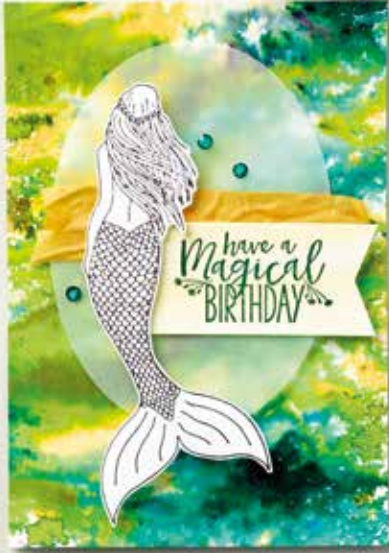

Créez un arrière-plan multicolore et vif. D'abord, vaporisez le papier avec de l'eau, saupoudrez de cristaux aquarelle Pigment Sprinkles (p. 179), puis vaporisez à nouveau de l'eau et laissez sécher.

PAGE **179** CRISTAUX AQUARELLE
PIGMENT SPRINKLES
149663 28,00 € | £21.00

PAGE **169** PAPIER POUR AQUARELLE
FLUID 100
149612 11,00 € | £8.25

PAGE **180** STAMPIN' SPRITZERS
126185 3,50 € | £2.75